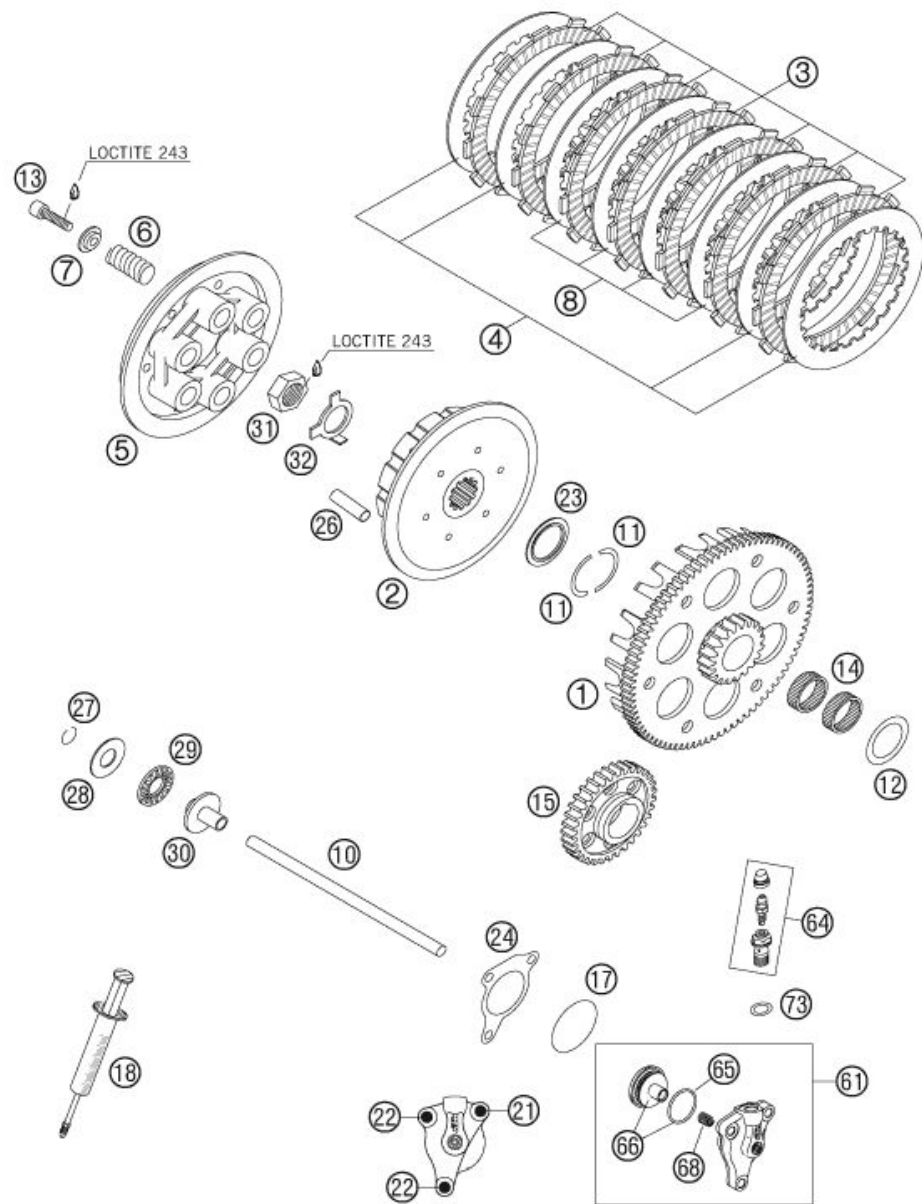

08-09 Beta RR/RS Models

Pos	Part Number	Description	Qty	Notes
1	36-25464-000	clutch basket	1	
2	36-25485-000	inner clutch hub	1	
3	36-25267-000	friction disc	7	
4	36-25266-000	steel plate, 1.0mm	4	
5	36-25486-000	pressure plate	1	
6	36-25262-000	clutch spring	6	
7	36-25453-000	spring retainer	6	
8	36-25454-000	steel plate, 1.4mm	4	
10	36-25455-000	clutch push rod	1	
11	36-25264-000	half washer	2	
12	36-25268-000	shim	1	
13	36-25073-000	bolt, 6x25	6	
14	36-25029-000	needle bearing	2	
15	36-25257-000	primary gear, 33t	1	
16	12-91895-033	clutch slave cylinder	1	
17	36-25058-000	oring	1	
18	36-25090-000	fluid injector	opt	
19	36-25272-000	piston kit	1	includes ball and oring
20	31-83530-000	bleeder screw	1	
21	36-25009-000	bolt, 6x35	1	
22	11-49070-000	bolt, 6x20	2	
23	36-25265-000	stepped washer	1	
24	36-25271-000	slave cylinder gasket	1	
26	36-25465-000	drive sleeve	12	
27	36-25079-000	circlip	1	
28	36-25131-000	washer	1	
29	36-25130-000	needle bearing	1	
30	36-25092-000	pressure piece	1	
31	36-25069-000	clutch nut	1	
32	36-25137-000	locking washer	1	
33	36-25270-000	banjo bolt	1