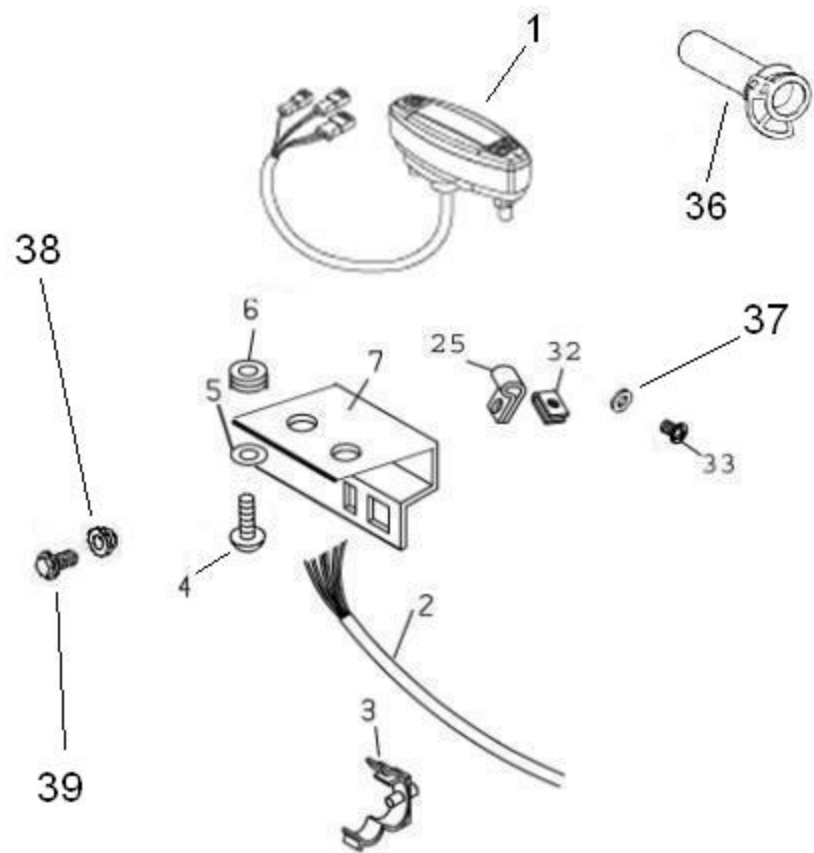

38

39

RR Models Only

| Pos | Part Number  | Description                       | RR ONLY | Notes           |
|-----|--------------|-----------------------------------|---------|-----------------|
| 1   | 12-09377-000 | speedometer                       | 1       |                 |
| 2   | 18-01638-000 | main wire harness                 | 1       |                 |
| 3   | 25-24444-000 | wire holder                       | 1       |                 |
| 4   | 31-23579-000 | screw for meter                   | 2       |                 |
| 5   | 27-36500-000 | washer for meter                  | 2       |                 |
| 6   | 16-34915-000 | rubber for meter                  | 2       |                 |
| 7   | 28-98078-000 | speedometer bracket               | 1       |                 |
| 8   | 12-55097-000 | throttle assembly, includes grips | 1       |                 |
| 9   | 18-84981-000 | start switch                      | 1       |                 |
| 10  | 29-15188-000 | throttle cable                    | 1       |                 |
| 11  | 12-08253-000 | top handlebar mount               | 1       |                 |
| 12  | 31-64070-000 | bolt, handlebar, 8x25             | 4       |                 |
| 13  | 31-65626-000 | bolt, handlebar clamp, 10x25      | 2       |                 |
| 14  | 12-08254-000 | lower handlebar mount             | 1       |                 |
| 15  | 22-20391-000 | handlebar                         | 1       |                 |
| 16  | 13-06508-000 | switch assy, left                 | 1       |                 |
| 17  | 22-18537-000 | grips, pair                       | 1       |                 |
| 18  | 11-65035-000 | banjo bolt                        | 1       | same as item 22 |
| 19  | 29-09109-000 | clutch hose                       | 1       |                 |
| 20  | 16-50510-000 | crush washer                      | 4       |                 |
| 21  | 21-02433-000 | clutch pump assembly              | 1       |                 |
| 22  | 11-65035-000 | banjo bolt                        | 1       | same as item 18 |
| 23  | 31-23401-052 | screw for top cap                 | 2       |                 |
| 24  | 20-05078-000 | seal and cap for clutch pump      | 1       |                 |
| 25  | 25-25180-000 | wire holder                       | 1       |                 |
| 26  | 20-05084-000 | piston kit for clutch pump        | 1       |                 |
| 27  | 22-38702-000 | spring, adjuster                  | 1       |                 |
| 28  | 31-88602-000 | clutch lever adjuster             | 1       |                 |
| 29  | 21-27085-000 | clutch lever only                 | 1       |                 |
| 30  | 11-26466-000 | bush, clutch lever                | 1       |                 |
| 31  | 31-96819-000 | screw, clutch lever               | 1       |                 |
| 32  | 25-58090-000 | nutplate                          | 1       |                 |
| 33  | 31-23530-000 | screw                             | 1       |                 |
| 34  | 28-22510-000 | clip, clutch adjuster bolt        | 1       |                 |
| 35  | 13-13020-000 | nut, clutch lever                 | 1       |                 |
| 36  | 12-55097-999 | throttle tube                     | 1       | tube only       |
| 37  | 27-36500-000 | washer                            | 1       |                 |
| 38  | 13-62000-000 | spacer                            | 2       |                 |
| 39  | 11-48025-000 | bolt, 6x16                        | 2       |                 |