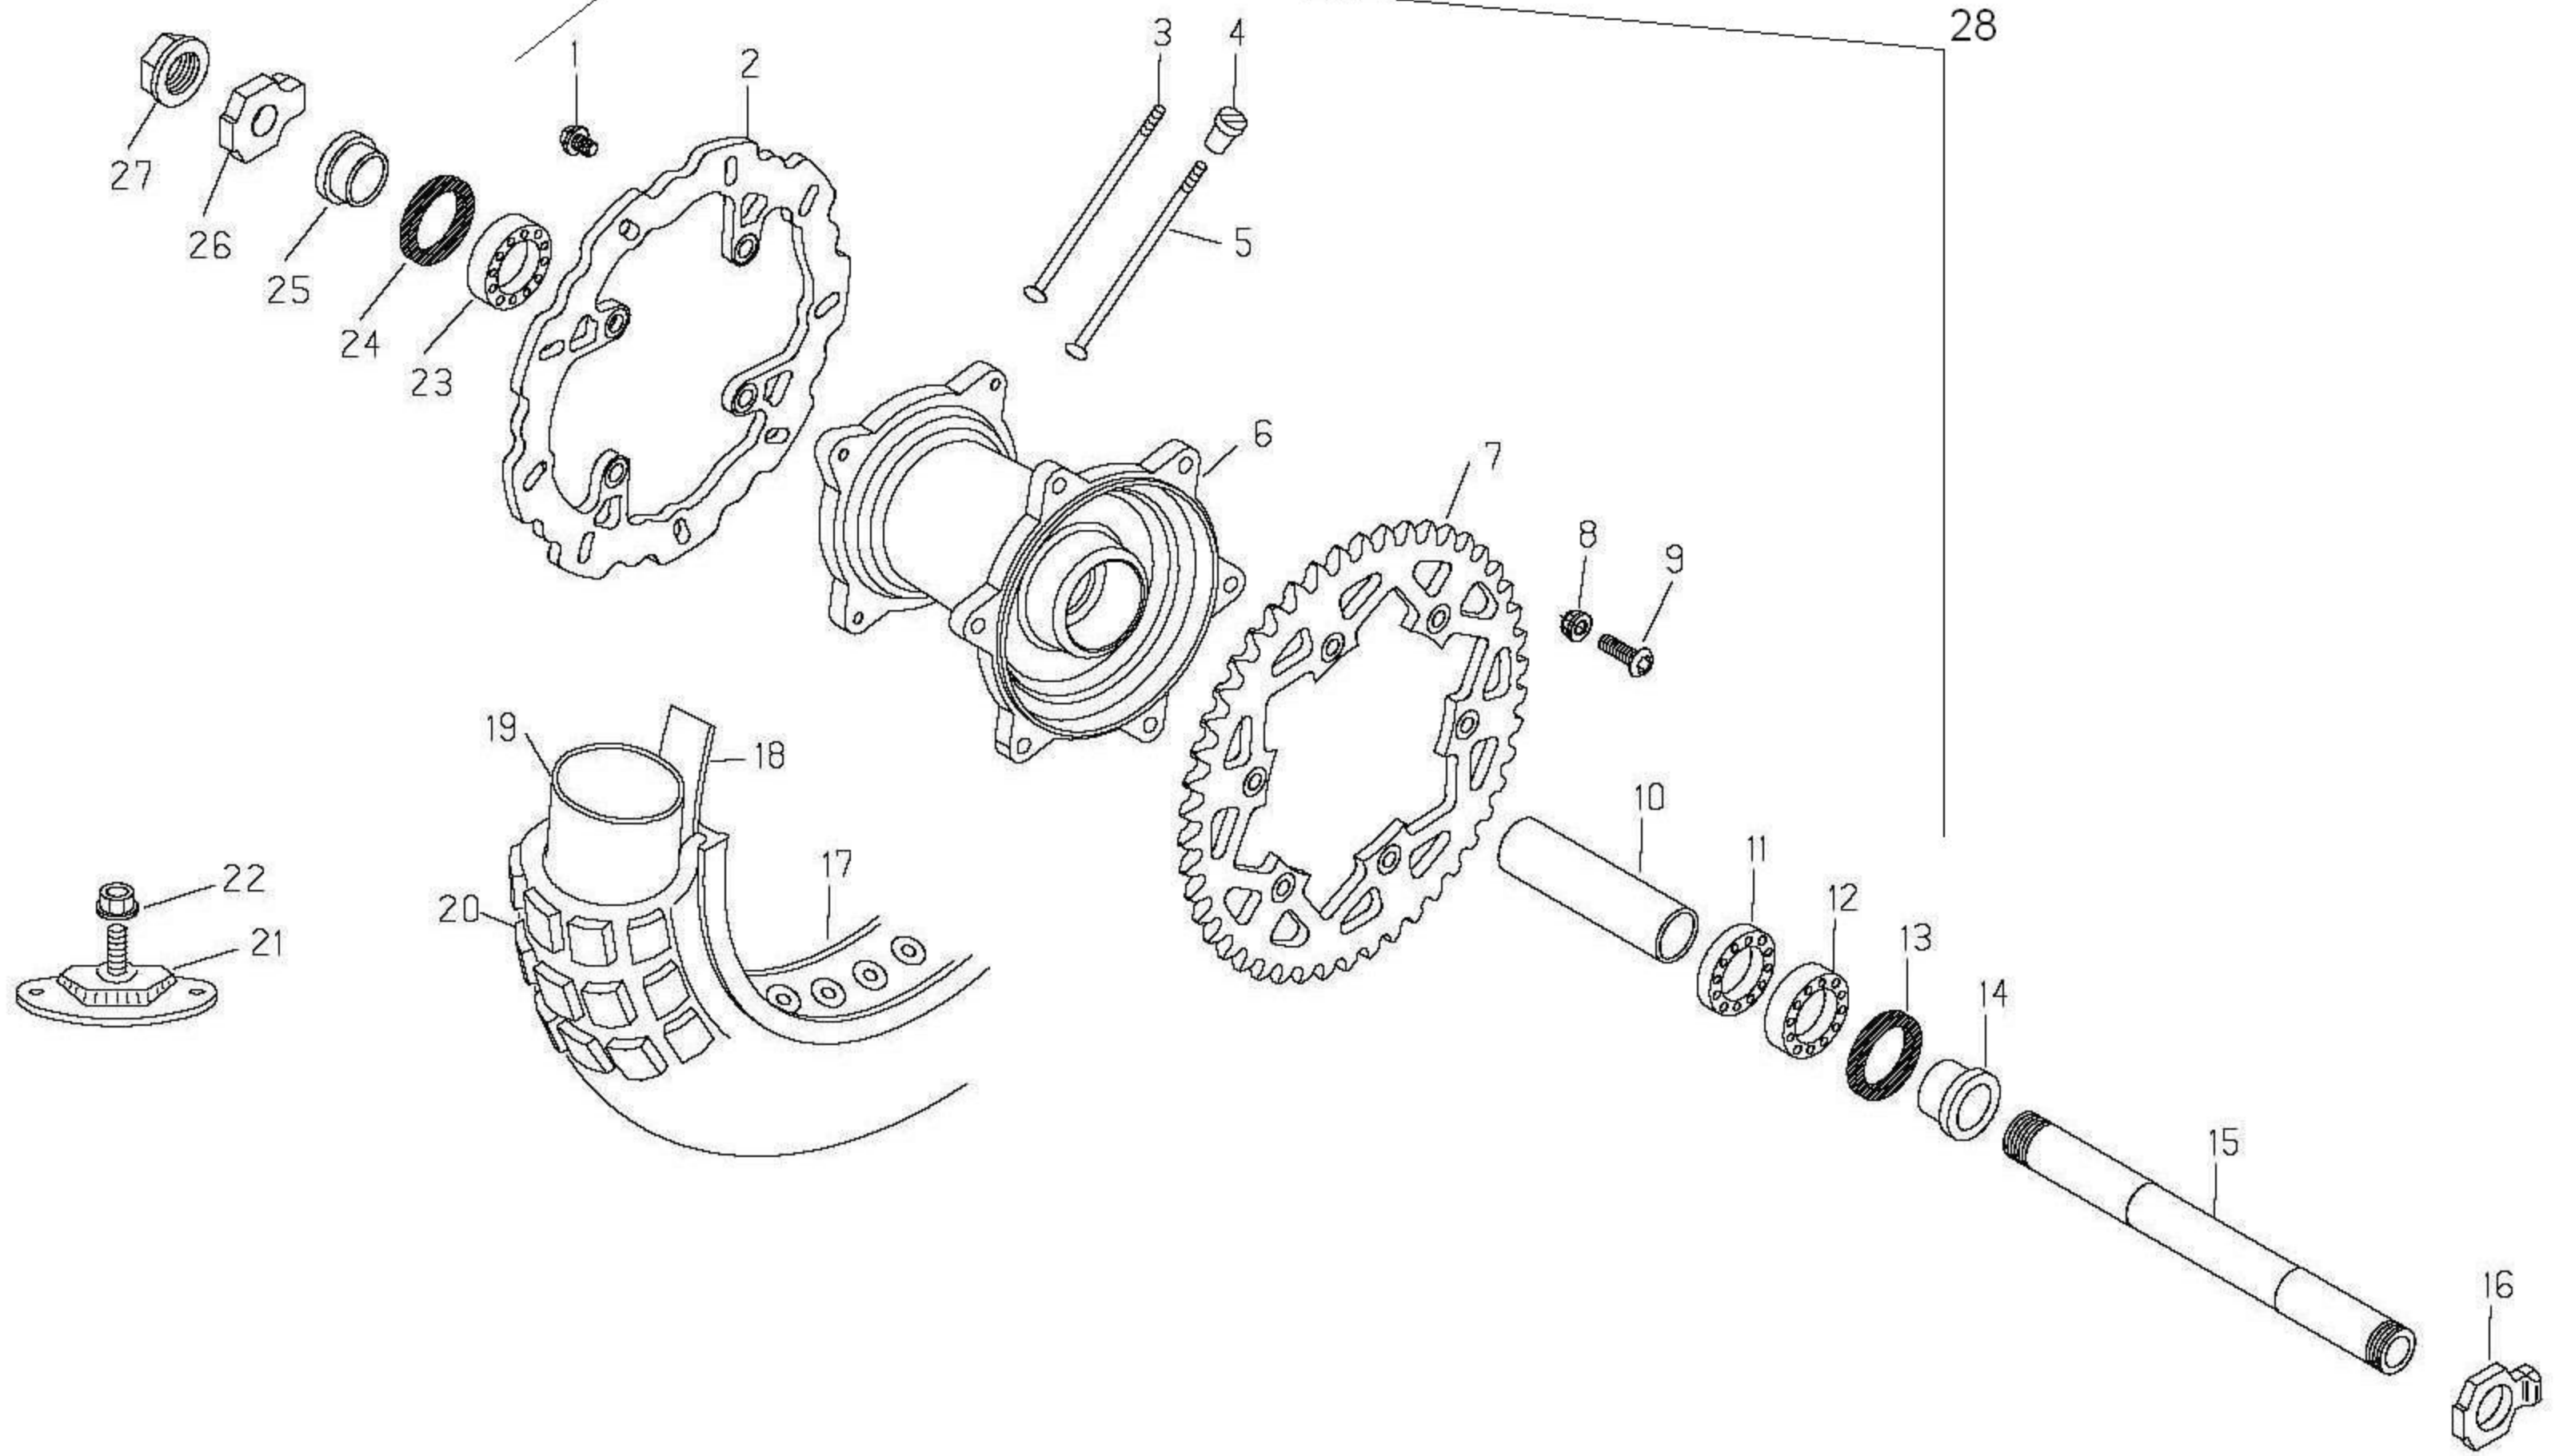

Pos	Part Number	Description	RR/RS	Notes
1	11-52520-000	rotor bolt, 8x14	4	
2	13-39574-000	rear brake rotor	1	
3	27-25053-000	rear spoke, 4x190	18	
4	23-10122-000	nipple	36	
5	27-25054-000	rear spoke, 4x196	18	
6	22-08027-000	rear hub	1	includes bearings and seals
7	12-89497-000	rear sprocket, 50t	1	RR Model, standard setting
7	12-89498-000	rear sprocket, 52t	opt	
7	12-89496-000	rear sprocket, 48t	opt	
7	12-89499-000	rear sprocket, 45t	1	RS Model, standard setting
8	13-17123-000	rear sprocket nut, 8mm	6	
9	31-96815-000	rear sprocket bolt	6	
10	13-62709-000	rear hub inner spacer	1	
11	12-99260-000	rear wheel bearing	1	uses only one of this bearing
12	12-99280-000	rear wheel bearing	1	
13	10-66000-000	rear wheel seal	1	
14	13-85522-000	rear wheel spacer, left	1	
15	25-55812-000	rear axle	1	does not include item 16
16	29-11866-100	tensioner block, left	1	
17	12-42902-059	rear rim, 18"	1	
18	15-36000-000	rim strip	1	
19	12-15008-000	rear tube, 18"	1	
20	12-81579-000	rear tire, Pirelli MX eXTRa (110/100x18)	1	RR Model
20	12-81591-000	rear tire, Pirelli MT21 (130/90x18)	1	RS Model
21	15-17531-000	rear rim lock	1	
22	13-17120-000	nut, 8mm	1	
23	12-99280-000	rear wheel bearing	1	same as item 12
24	10-66000-000	rear wheel seal	1	same as item 13
25	13-85521-000	rear wheel spacer, right	1	
26	29-11865-100	tensioner block, right	1	
27	13-27120-000	rear axle nut	1	
28	AB-10104	rear wheel assembly, no tire or tube	1	RR Model, includes rotor, bearings, & sprocket
28	AB-10304	rear wheel assembly, no tire or tube	1	RS Model, includes rotor, bearings, & sprocket