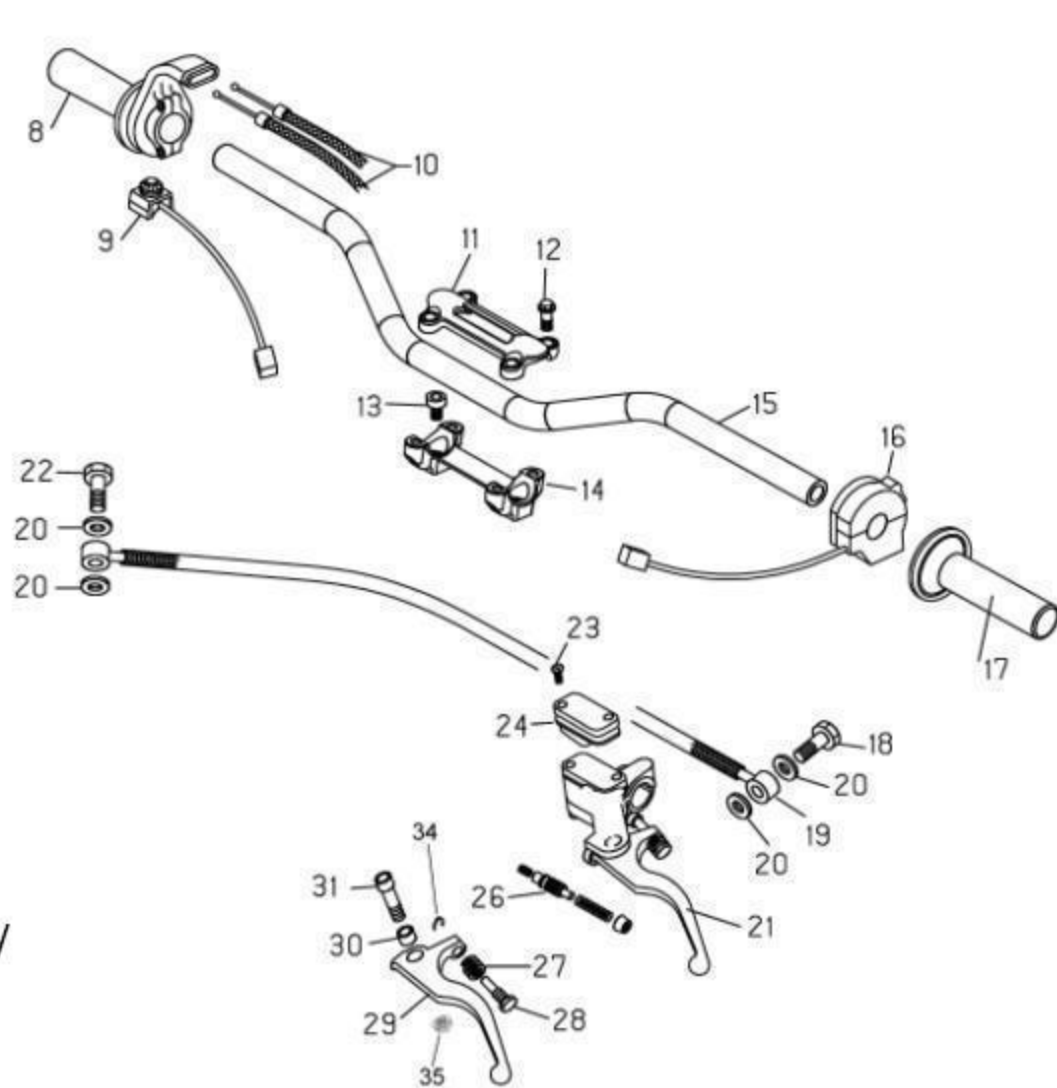

38

39

RR Models Only

| Pos | Part Number  | Description                       | RR ONLY | Notes           |
|-----|--------------|-----------------------------------|---------|-----------------|
| 1   | 12-09377-000 | speedometer                       | 1       |                 |
| 2   | 18-01638-000 | main wire harness                 | 1       |                 |
| 3   | 25-24444-000 | wire holder                       | 1       |                 |
| 4   | 31-23579-000 | screw for meter                   | 2       |                 |
| 5   | 27-36500-000 | washer for meter                  | 2       |                 |
| 6   | 16-34915-000 | rubber for meter                  | 2       |                 |
| 7   | 28-98078-000 | speedometer bracket               | 1       |                 |
| 8   | 12-55097-000 | throttle assembly, includes grips | 1       |                 |
| 9   | 18-84981-000 | start switch                      | 1       |                 |
| 10  | 29-15188-000 | throttle cable                    | 1       |                 |
| 11  | 12-08253-000 | top handlebar mount               | 1       |                 |
| 12  | 31-64070-000 | bolt, handlebar, 8x25             | 4       |                 |
| 13  | 31-65626-000 | bolt, handlebar clamp, 10x25      | 2       |                 |
| 14  | 12-08254-000 | lower handlebar mount             | 1       |                 |
| 15  | 22-20391-000 | handlebar                         | 1       |                 |
| 16  | 13-06508-000 | switch assy, left                 | 1       |                 |
| 17  | 22-18537-000 | grips, pair                       | 1       |                 |
| 18  | 11-65035-000 | banjo bolt                        | 1       | same as item 22 |
| 19  | 29-09109-000 | clutch hose                       | 1       |                 |
| 20  | 16-50510-000 | crush washer                      | 4       |                 |
| 21  | 21-02433-000 | clutch pump assembly              | 1       |                 |
| 22  | 11-65035-000 | banjo bolt                        | 1       | same as item 18 |
| 23  | 31-23401-052 | screw for top cap                 | 2       |                 |
| 24  | 20-05078-000 | seal and cap for clutch pump      | 1       |                 |
| 25  | 25-25180-000 | wire holder                       | 1       |                 |
| 26  | 20-05084-000 | piston kit for clutch pump        | 1       |                 |
| 27  | 22-38702-000 | spring, adjuster                  | 1       |                 |
| 28  | 31-88602-000 | clutch lever adjuster             | 1       |                 |
| 29  | 21-27085-000 | clutch lever only                 | 1       |                 |
| 30  | 11-26466-000 | bush, clutch lever                | 1       |                 |
| 31  | 31-96819-000 | screw, clutch lever               | 1       |                 |
| 32  | 25-58090-000 | nutplate                          | 1       |                 |
| 33  | 31-23530-000 | screw                             | 1       |                 |
| 34  | 28-22510-000 | clip, clutch adjuster bolt        | 1       |                 |
| 35  | 13-13020-000 | nut, clutch lever                 | 1       |                 |
| 36  | 12-55097-999 | throttle tube                     | 1       | tube only       |
| 37  | 27-36500-000 | washer                            | 1       |                 |
| 38  | 13-62000-000 | spacer                            | 2       |                 |
| 39  | 11-48025-000 | bolt, 6x16                        | 2       |                 |