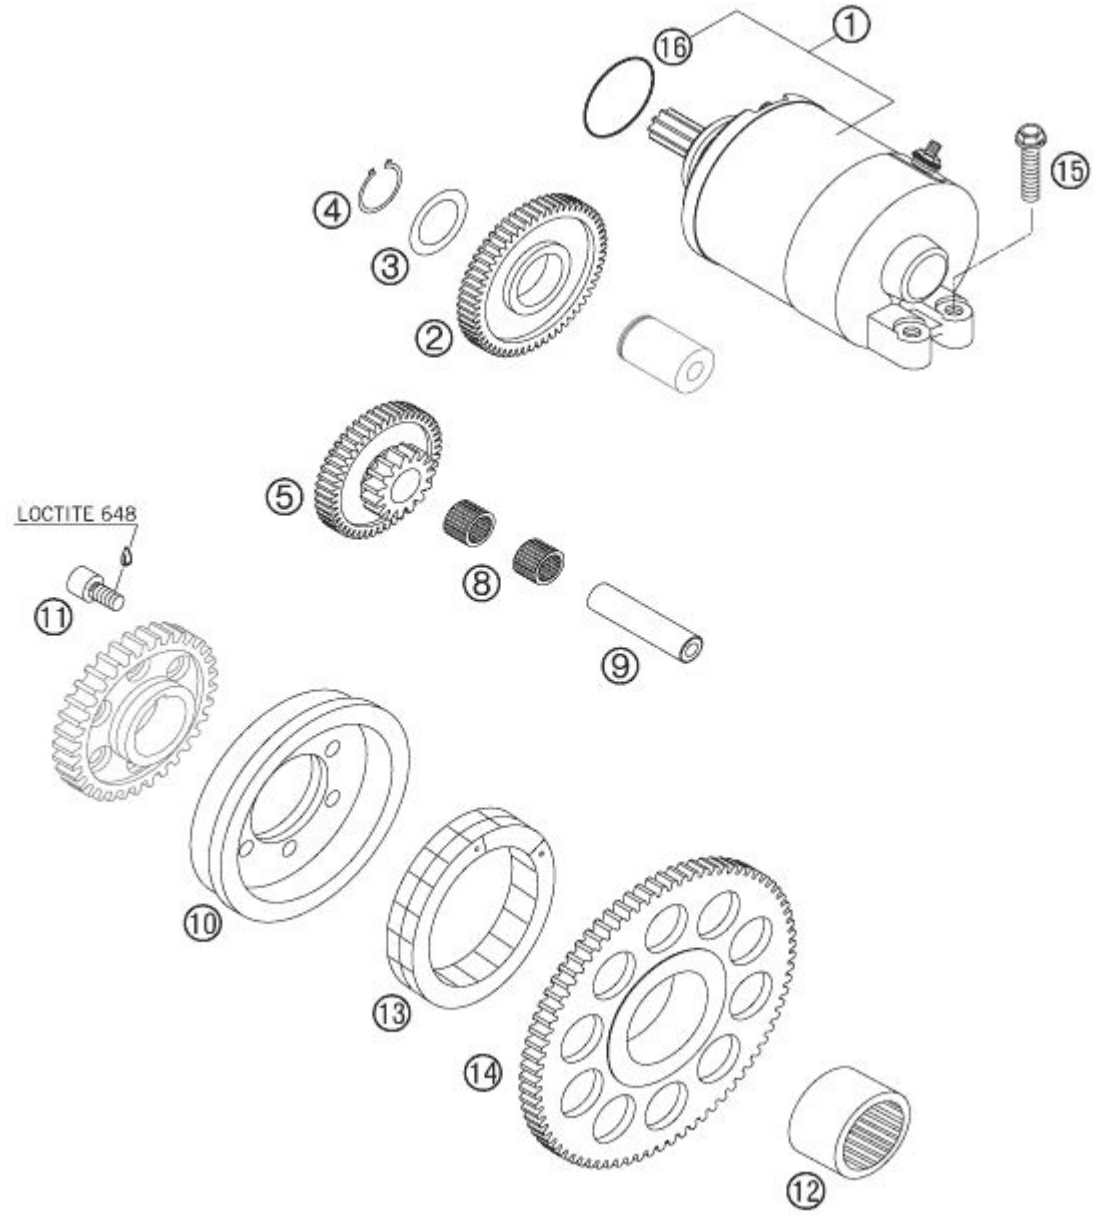

08-09 Beta RR/RS Models

Pos	Part Number	Description	Qty	Notes
1	36-25366-000	starter motor	1	
1	36-25366-999	starter motor brush set	1	item not shown
2	36-25368-000	intermediate gear, 58t	1	
3	36-25123-000	shim	1	
4	36-25031-000	circlip	1	
5	36-25461-000	reduction gear	1	
8	36-25484-000	needle bearing	2	
9	36-25370-000	bearing shaft	1	
10	36-25369-000	one-way clutch hub	1	
11	36-25066-000	screw, 6x10	6	
12	36-25251-000	needle bearing	1	
13	36-25197-000	one-way clutch	1	
14	36-25463-000	freewheel gear	1	
15	11-49070-000	bolt, 6x20	2	
16	36-25056-000	oring	1