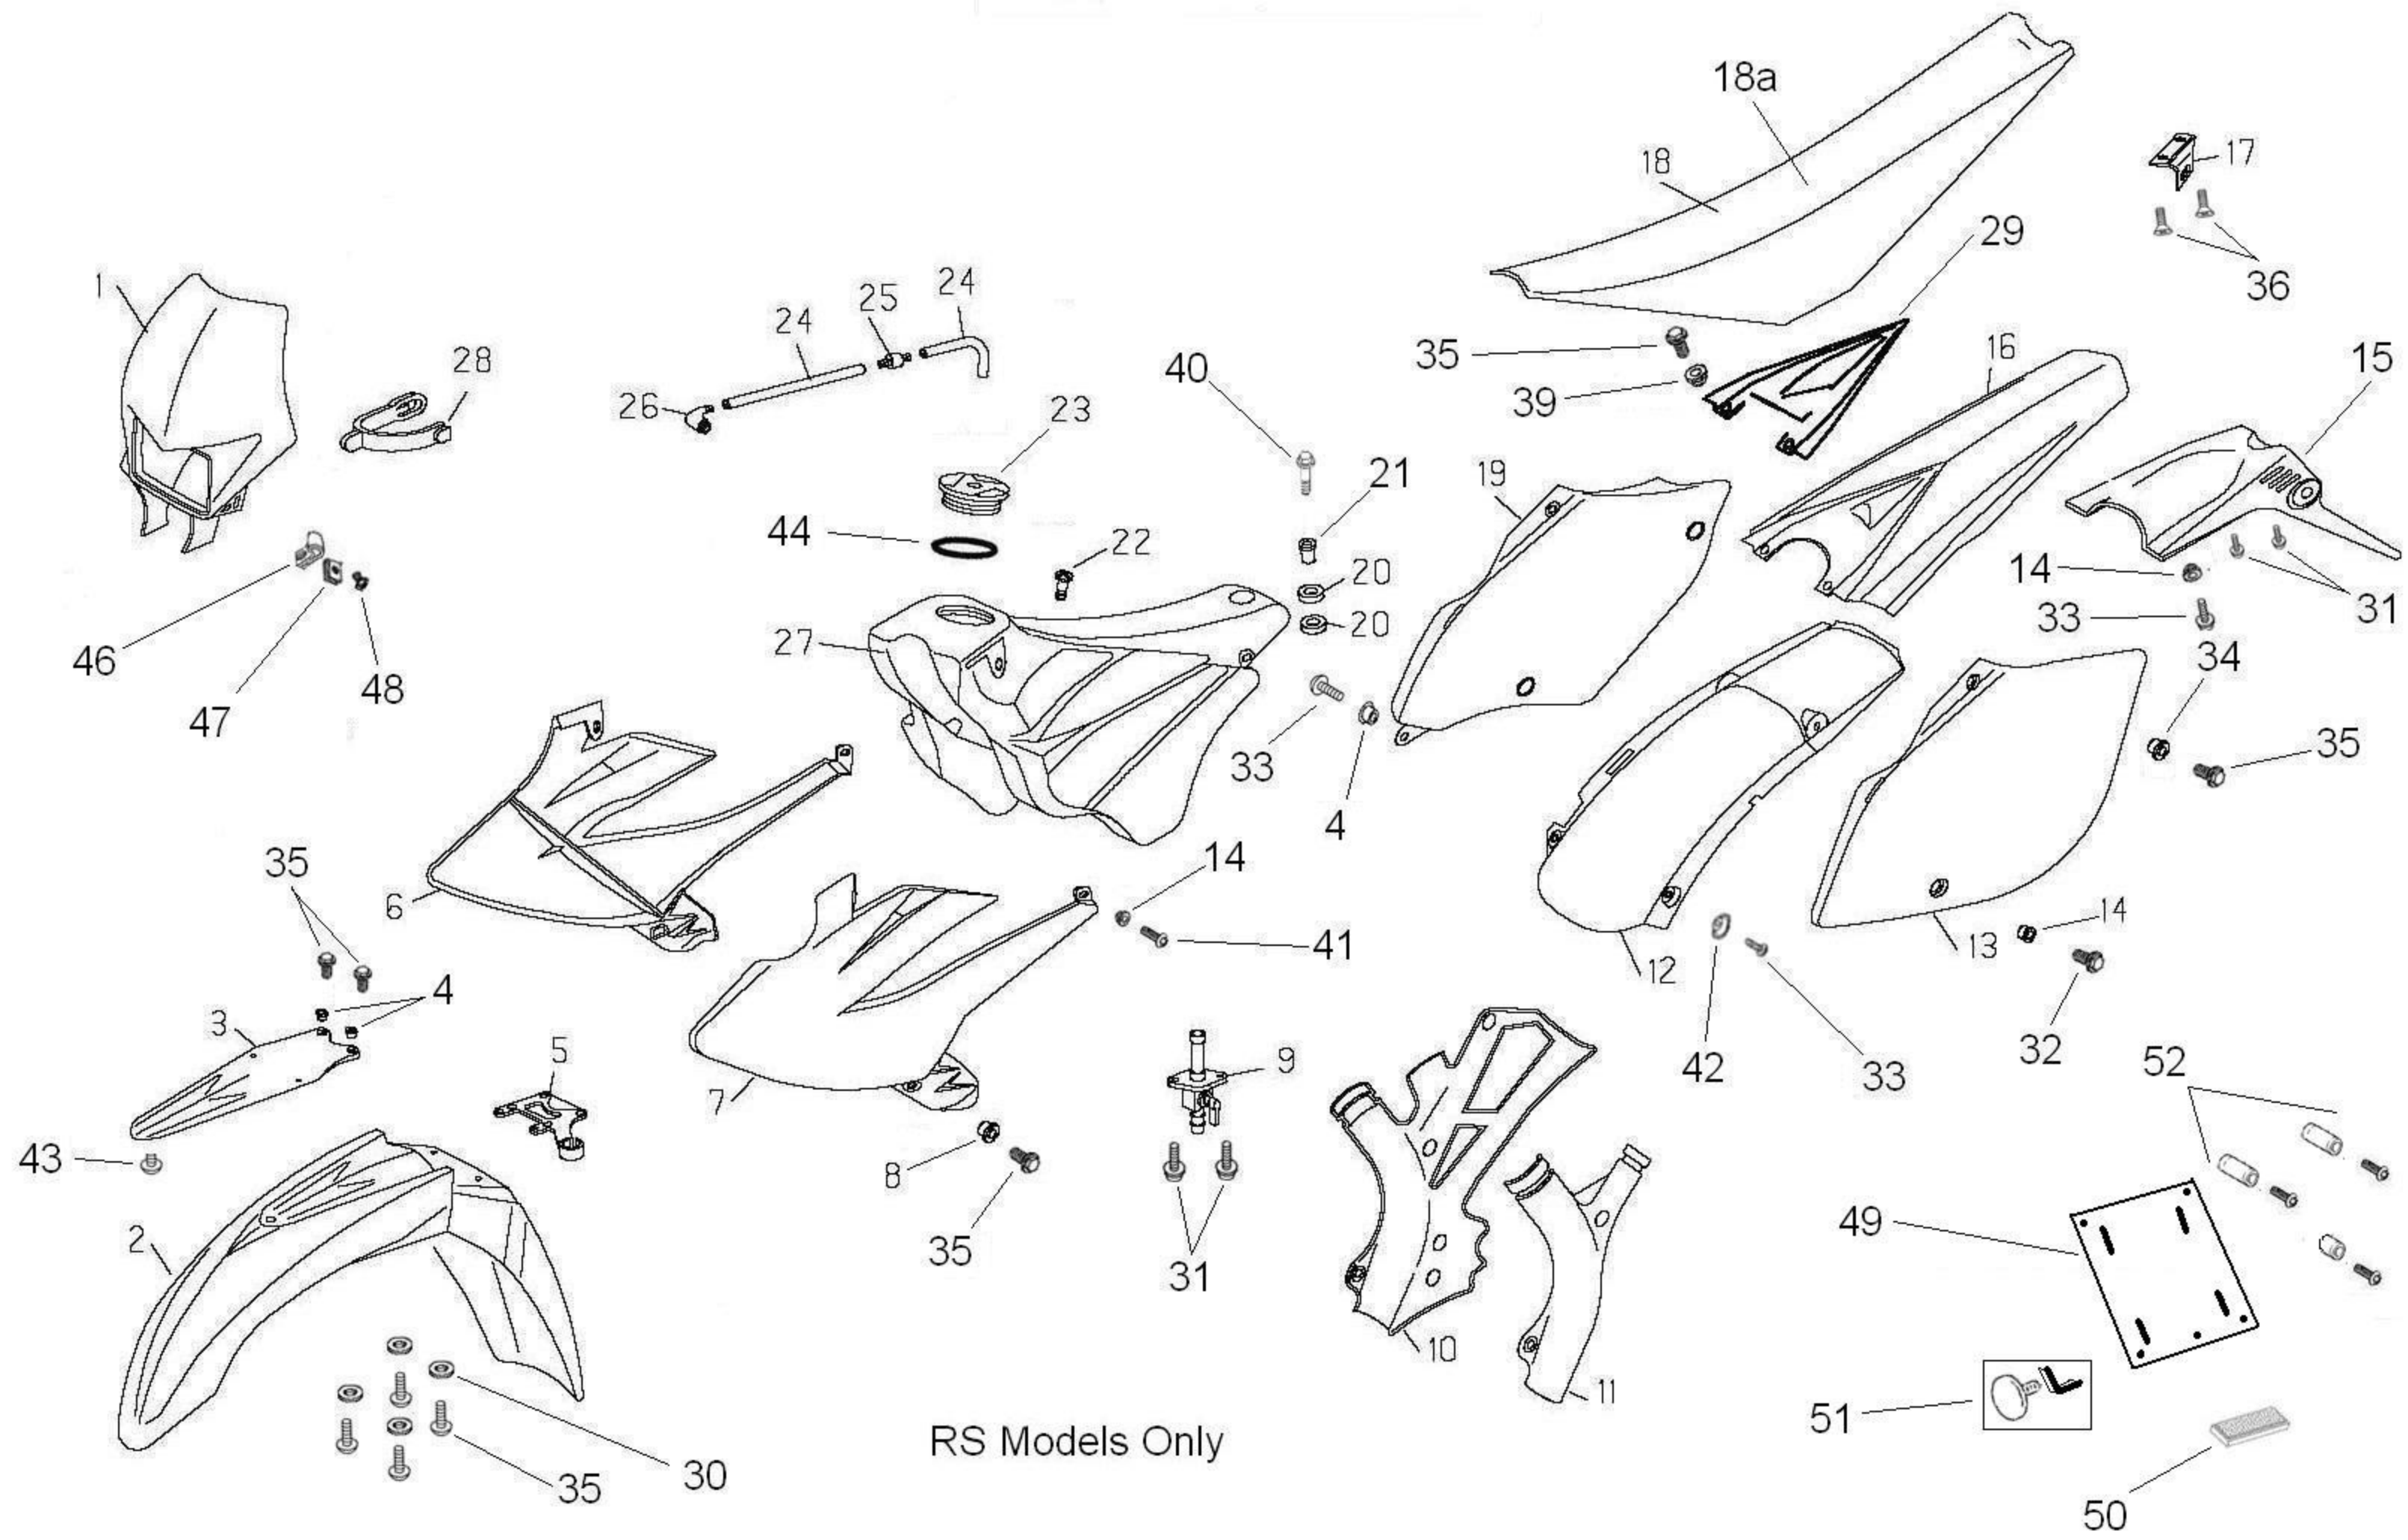

RS Models Only

Pos	Part Number	Description	RS	Notes
1	22-28479-197	headlight mask	1	2008 model
1	22-28479-159	headlight mask	1	2009 model
2	25-15201-197	front fender	1	2008 model
2	25-15201-151	front fender	1	2009 model
3	28-98278-159	front fender support	1	
4	13-49190-000	spacer	3	
5	25-57255-159	front brake hose guide	1	
6	15-23203-897	tank panel, right	1	2008 model
6	15-23203-851	tank panel, right	1	2009 model
7	15-23202-897	tank panel, left	1	2008 model
7	15-23202-851	tank panel, left	1	2009 model
8	13-54820-000	spacer	2	2008 model
8	016-430200-000	spacer	2	2009 model
9	27-79831-000	petcock	1	
10	25-98931-000	frame guard, right	1	
11	25-98926-000	frame guard, left	1	
12	25-24662-159	inner rear fender	1	
13	15-19868-197	side panel, left	1	2008 model
13	15-19868-151	side panel, left	1	2009 model
14	13-62000-000	spacer	4	
15	25-94495-159	rear tail light holder	1	does not include light
16	25-19589-197	rear fender	1	2008 model
16	25-19589-151	rear fender	1	2009 model
17	28-95233-000	seat bracket	2	
18	28-02652-000	seat	1	does not include item 17
18a	12-88645-000	seat cover	1	cover only
19	15-19862-197	side panel, right	1	2008 model
19	15-19862-151	side panel, right	1	2009 model
20	29-10615-000	cushion	2	
21	13-49184-000	fuel tank spacer	1	
22	31-89010-000	seat lock screw	1