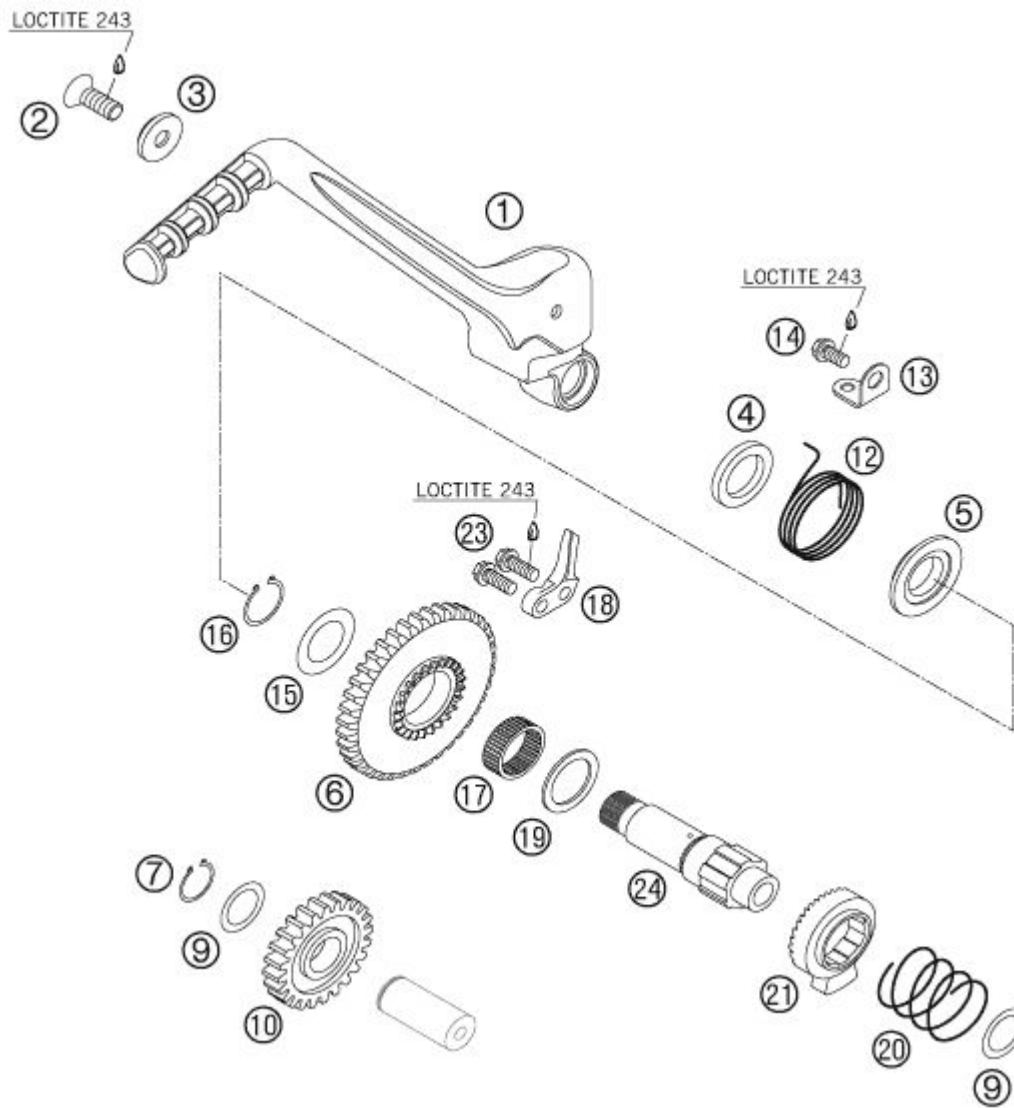

08-09 Beta RR/RS Models

Pos	Part Number	Description	Qty	Notes
1	21-55620-000	kickstart lever	1	
2	11-70014-000	kickstart lever bolt	1	
3	27-74788-000	washer	1	
4	36-25045-000	oil seal, 19x30x7	1	
5	36-25293-000	driving hub	1	
6	36-25289-000	kickstarter gear, 39t	1	
7	36-25031-000	circlip	1	
9	36-25078-000	shim washer	1	
10	36-25291-000	intermediate gear, 24t	1	
12	36-25292-000	kickstarter spring	1	
13	36-25295-000	spring hanger	1	
14	11-47015-000	bolt, 6x12	1	
15	36-25296-000	shim	1	
16	36-25032-000	circlip	1	
17	36-25026-000	needle bearing	1	
18	36-25294-000	bump stop	1	
19	36-25181-000	shim	1	
20	36-25180-000	ratchet gear spring	1	
21	36-25290-000	kickstart ratchet	1	
23	11-49070-000	bolt, 6x20	2	
24	36-25288-000	kickstart shaft	1