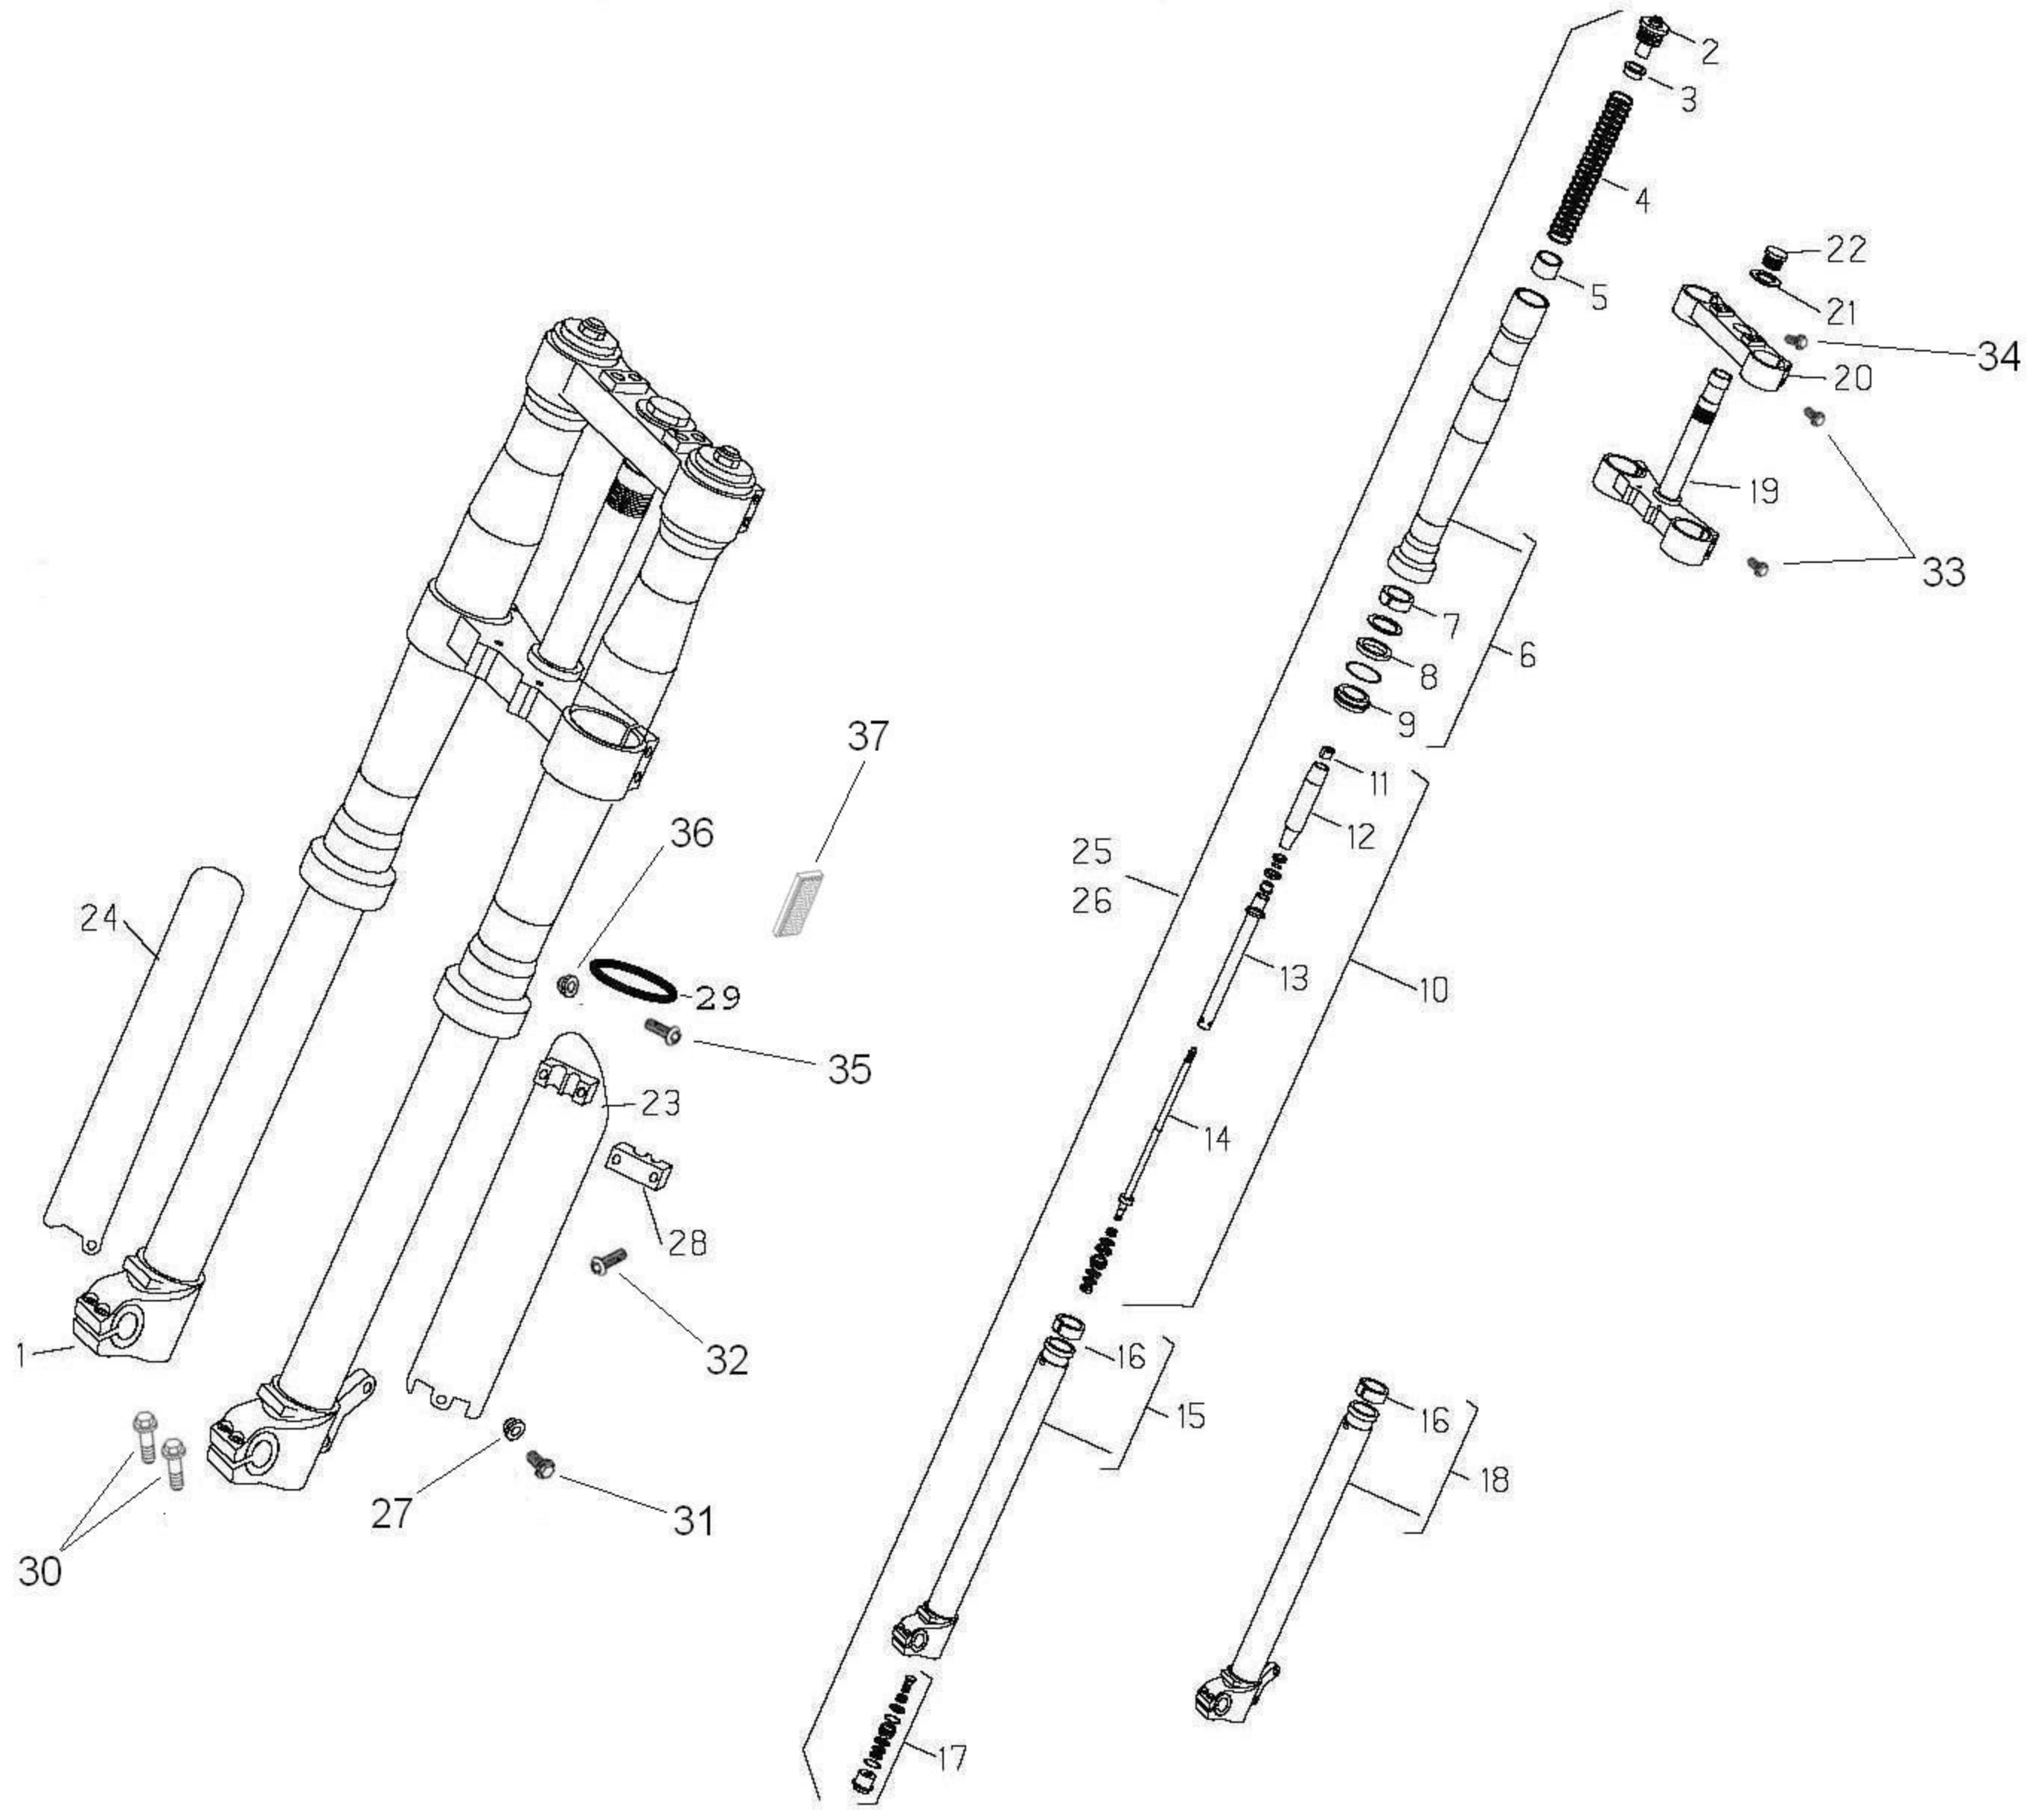

| Pos | Part Number  | Description             | RR/RS | Notes            |
|-----|--------------|-------------------------|-------|------------------|
| 1   | 15-08055-000 | front fork assembly     | 1     | 2008 model       |
| 1   | 15-08063-000 | front fork assembly     | 1     | 2009 model       |
| 2   | 29-01965-000 | fork cap                | 2     |                  |
| 3   | 10-41476-000 | spring support          | 2     |                  |
| 4   | 22-52709-000 | fork spring, 48kg       | 2     | stock setting    |
| 4   | 22-52709-050 | fork spring, 50kg       | opt   |                  |
| 4   | 22-52709-045 | fork spring, 45kg       | opt   |                  |
| 4   | 22-52709-042 | fork spring, 42kg       | opt   |                  |
| 5   | 29-40470-000 | fork spring tube        | 2     |                  |
| 6   | 16-18655-059 | fork leg, upper         | 2     |                  |
| 7   | 11-31310-000 | fork bushing            | 2     |                  |
| 8   | 10-41462-000 | fork seal               | 2     |                  |
| 9   | 10-41477-000 | fork dust ring          | 2     |                  |
| 10  | 12-32974-000 | inner tube kit          | 2     |                  |
| 11  | 13-29530-000 | top nut                 | 2     |                  |
| 12  | 29-40463-000 | fork spring inner tube  | 2     |                  |
| 13  | 12-32959-000 | inner fork tube A       | 2     |                  |
| 14  | 12-32973-000 | inner fork tube B       | 2     |                  |
| 15  | 29-40423-000 | lower fork tube, right  | 1     |                  |
| 16  | 11-31311-000 | fork bushing            | 2     |                  |
| 17  | 31-02175-000 | valve assembly          | 2     |                  |
| 18  | 29-40424-000 | lower fork tube, left   | 1     |                  |
| 19  | 12-09702-000 | lower triple clamp      | 1     |                  |
| 20  | 29-50153-000 | top triple clamp        | 1     |                  |
| 21  | 27-79102-000 | washer                  | 1     |                  |
| 22  | 13-30965-000 | top nut                 | 1     |                  |
| 23  | 25-98896-197 | fork guard, left        | 1     | 2008 model-red   |
| 23  | 25-98896-159 | fork guard, left        | 1     | 2009 model-black |
| 24  | 25-98894-197 | fork guard, right       | 1     | 2008 model-red   |
| 24  | 25-98894-159 | fork guard, right       | 1     | 2009 model-black |
| 25  | 16-00978-059 | complete fork leg, left | 1     |                  |