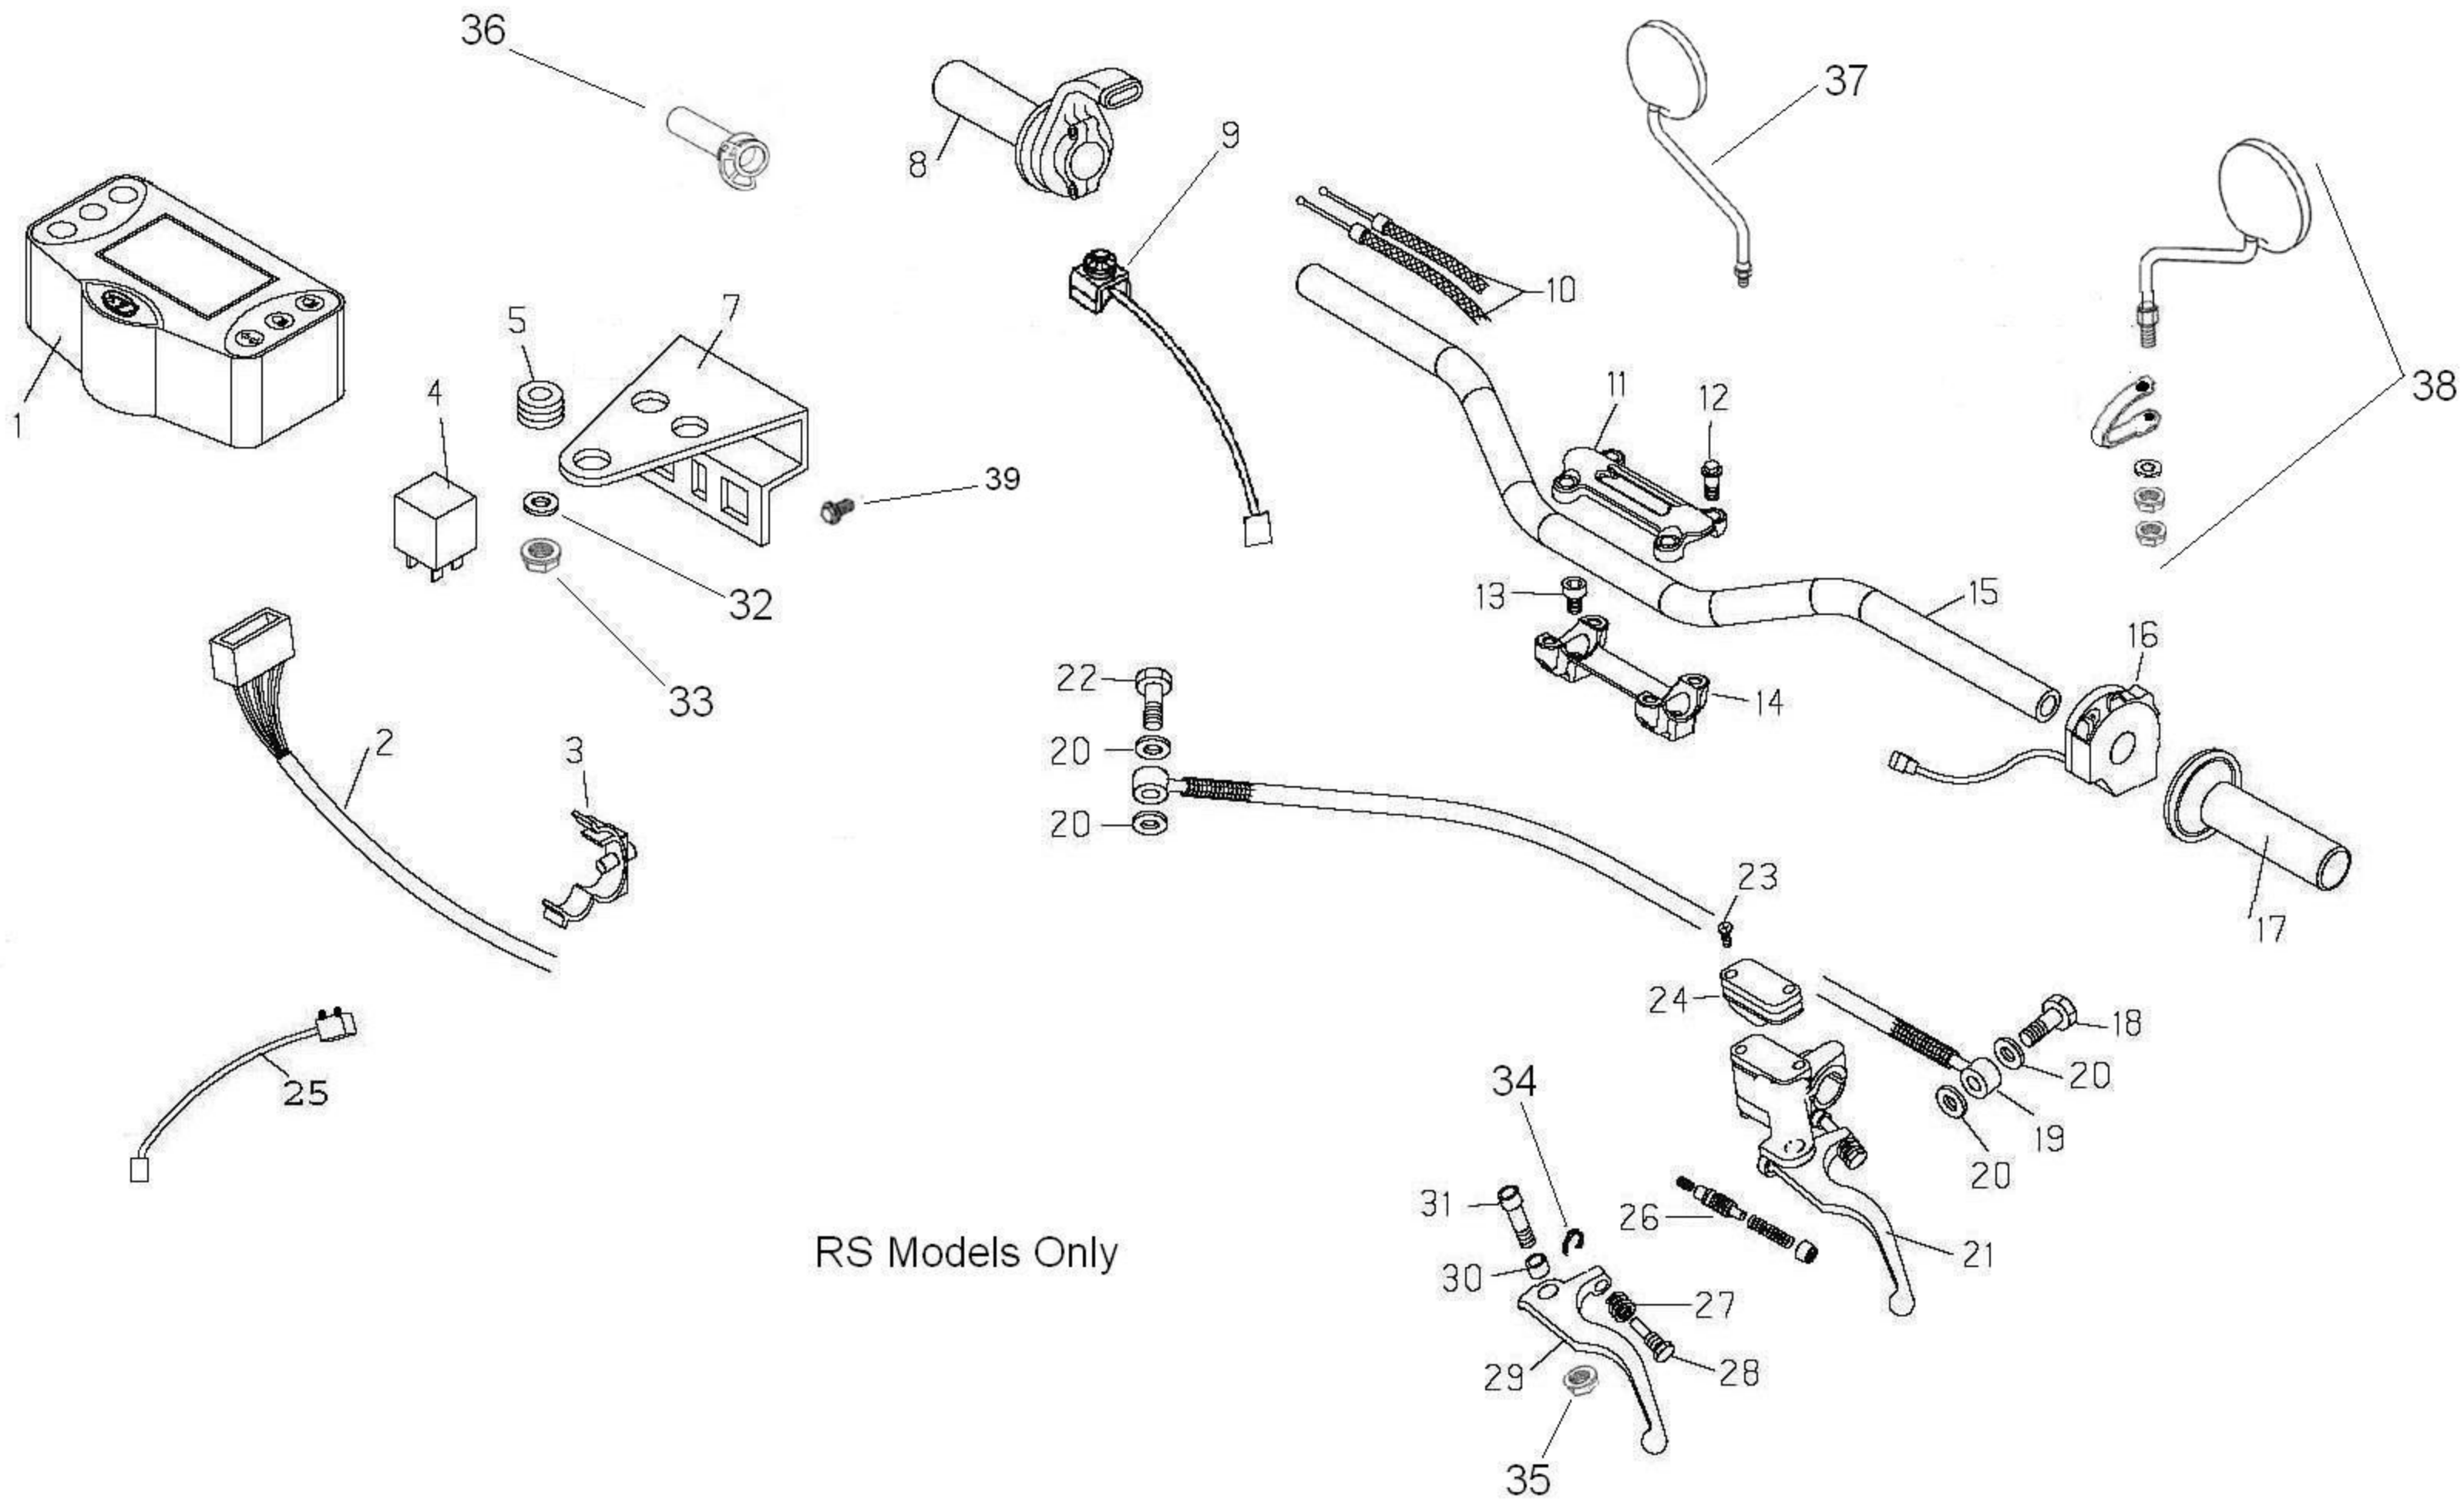

38

39

RR Models Only

| Pos | Part Number  | Description                       | RR ONLY | Notes           |
|-----|--------------|-----------------------------------|---------|-----------------|
| 1   | 12-09377-000 | speedometer                       | 1       |                 |
| 2   | 18-01638-000 | main wire harness                 | 1       |                 |
| 3   | 25-24444-000 | wire holder                       | 1       |                 |
| 4   | 31-23579-000 | screw for meter                   | 2       |                 |
| 5   | 27-36500-000 | washer for meter                  | 2       |                 |
| 6   | 16-34915-000 | rubber for meter                  | 2       |                 |
| 7   | 28-98078-000 | speedometer bracket               | 1       |                 |
| 8   | 12-55097-000 | throttle assembly, includes grips | 1       |                 |
| 9   | 18-84981-000 | start switch                      | 1       |                 |
| 10  | 29-15188-000 | throttle cable                    | 1       |                 |
| 11  | 12-08253-000 | top handlebar mount               | 1       |                 |
| 12  | 31-64070-000 | bolt, handlebar, 8x25             | 4       |                 |
| 13  | 31-65626-000 | bolt, handlebar clamp, 10x25      | 2       |                 |
| 14  | 12-08254-000 | lower handlebar mount             | 1       |                 |
| 15  | 22-20391-000 | handlebar                         | 1       |                 |
| 16  | 13-06508-000 | switch assy, left                 | 1       |                 |
| 17  | 22-18537-000 | grips, pair                       | 1       |                 |
| 18  | 11-65035-000 | banjo bolt                        | 1       | same as item 22 |
| 19  | 29-09109-000 | clutch hose                       | 1       |                 |
| 20  | 16-50510-000 | crush washer                      | 4       |                 |
| 21  | 21-02433-000 | clutch pump assembly              | 1       |                 |
| 22  | 11-65035-000 | banjo bolt                        | 1       | same as item 18 |
| 23  | 31-23401-052 | screw for top cap                 | 2       |                 |
| 24  | 20-05078-000 | seal and cap for clutch pump      | 1       |                 |
| 25  | 25-25180-000 | wire holder                       | 1       |                 |
| 26  | 20-05084-000 | piston kit for clutch pump        | 1       |                 |
| 27  | 22-38702-000 | spring, adjuster                  | 1       |                 |
| 28  | 31-88602-000 | clutch lever adjuster             | 1       |                 |
| 29  | 21-27085-000 | clutch lever only                 | 1       |                 |
| 30  | 11-26466-000 | bush, clutch lever                | 1       |                 |
| 31  | 31-96819-000 | screw, clutch lever               | 1       |                 |
| 32  | 25-58090-000 | nutplate                          | 1       |                 |
| 33  | 31-23530-000 | screw                             | 1       |                 |
| 34  | 28-22510-000 | clip, clutch adjuster bolt        | 1       |                 |
| 35  | 13-13020-000 | nut, clutch lever                 | 1       |                 |
| 36  | 12-55097-999 | throttle tube                     | 1       | tube only       |
| 37  | 27-36500-000 | washer                            | 1       |                 |
| 38  | 13-62000-000 | spacer                            | 2       |                 |
| 39  | 11-48025-000 | bolt, 6x16                        | 2       |                 |