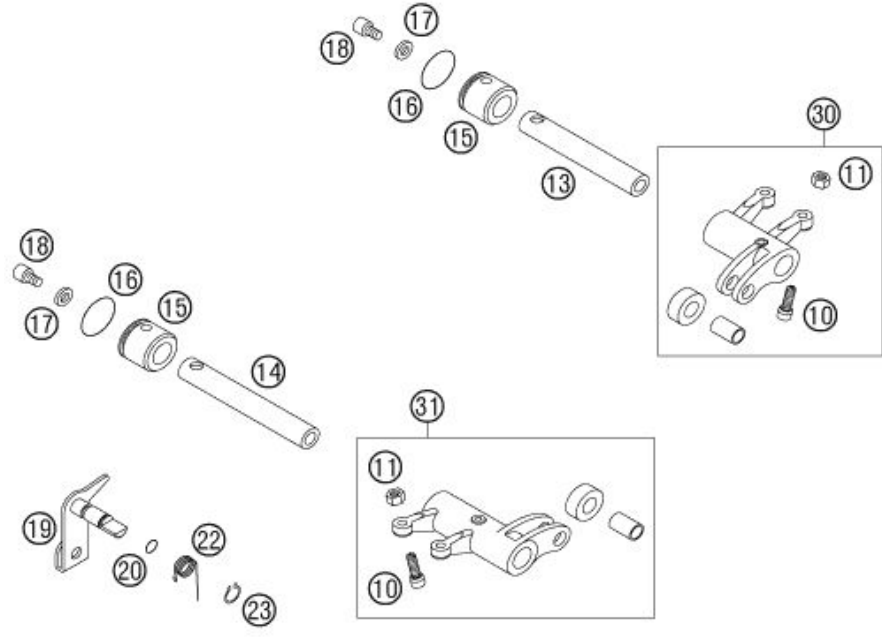

08-09 Beta RR/RS Models

Pos	Part Number	Description	Qty	Notes
1	36-25331-000	intake valve, 35mm	2	
2	36-25332-000	exhaust valve, 30mm	2	
3	36-25329-000	valve guide seals	4	
6	36-25330-000	valve spring kit	4	
9	36-25333-000	valve spring keeper	8	
10	36-25343-000	valve adjustment screw	4	
11	36-25344-000	valve adjustment nut	4	
13	36-25336-000	rocker arm shaft, intake	1	
14	36-25337-000	rocker arm shaft, exhaust	1	
15	36-25341-000	end cap	2	
16	36-25055-000	oring	2	
17	36-25339-000	washer, aluminum	2	
18	36-25063-000	screw, 5x8	2	
19	36-25335-000	decompression shaft	1	
20	36-25050-000	oring	1	
22	36-25338-000	spring	1	
23	36-25030-000	circlip	1	
30	36-25340-000	rocker arm assembly, intake	1	
31	36-25342-000	rocker arm assembly, exhaust	1