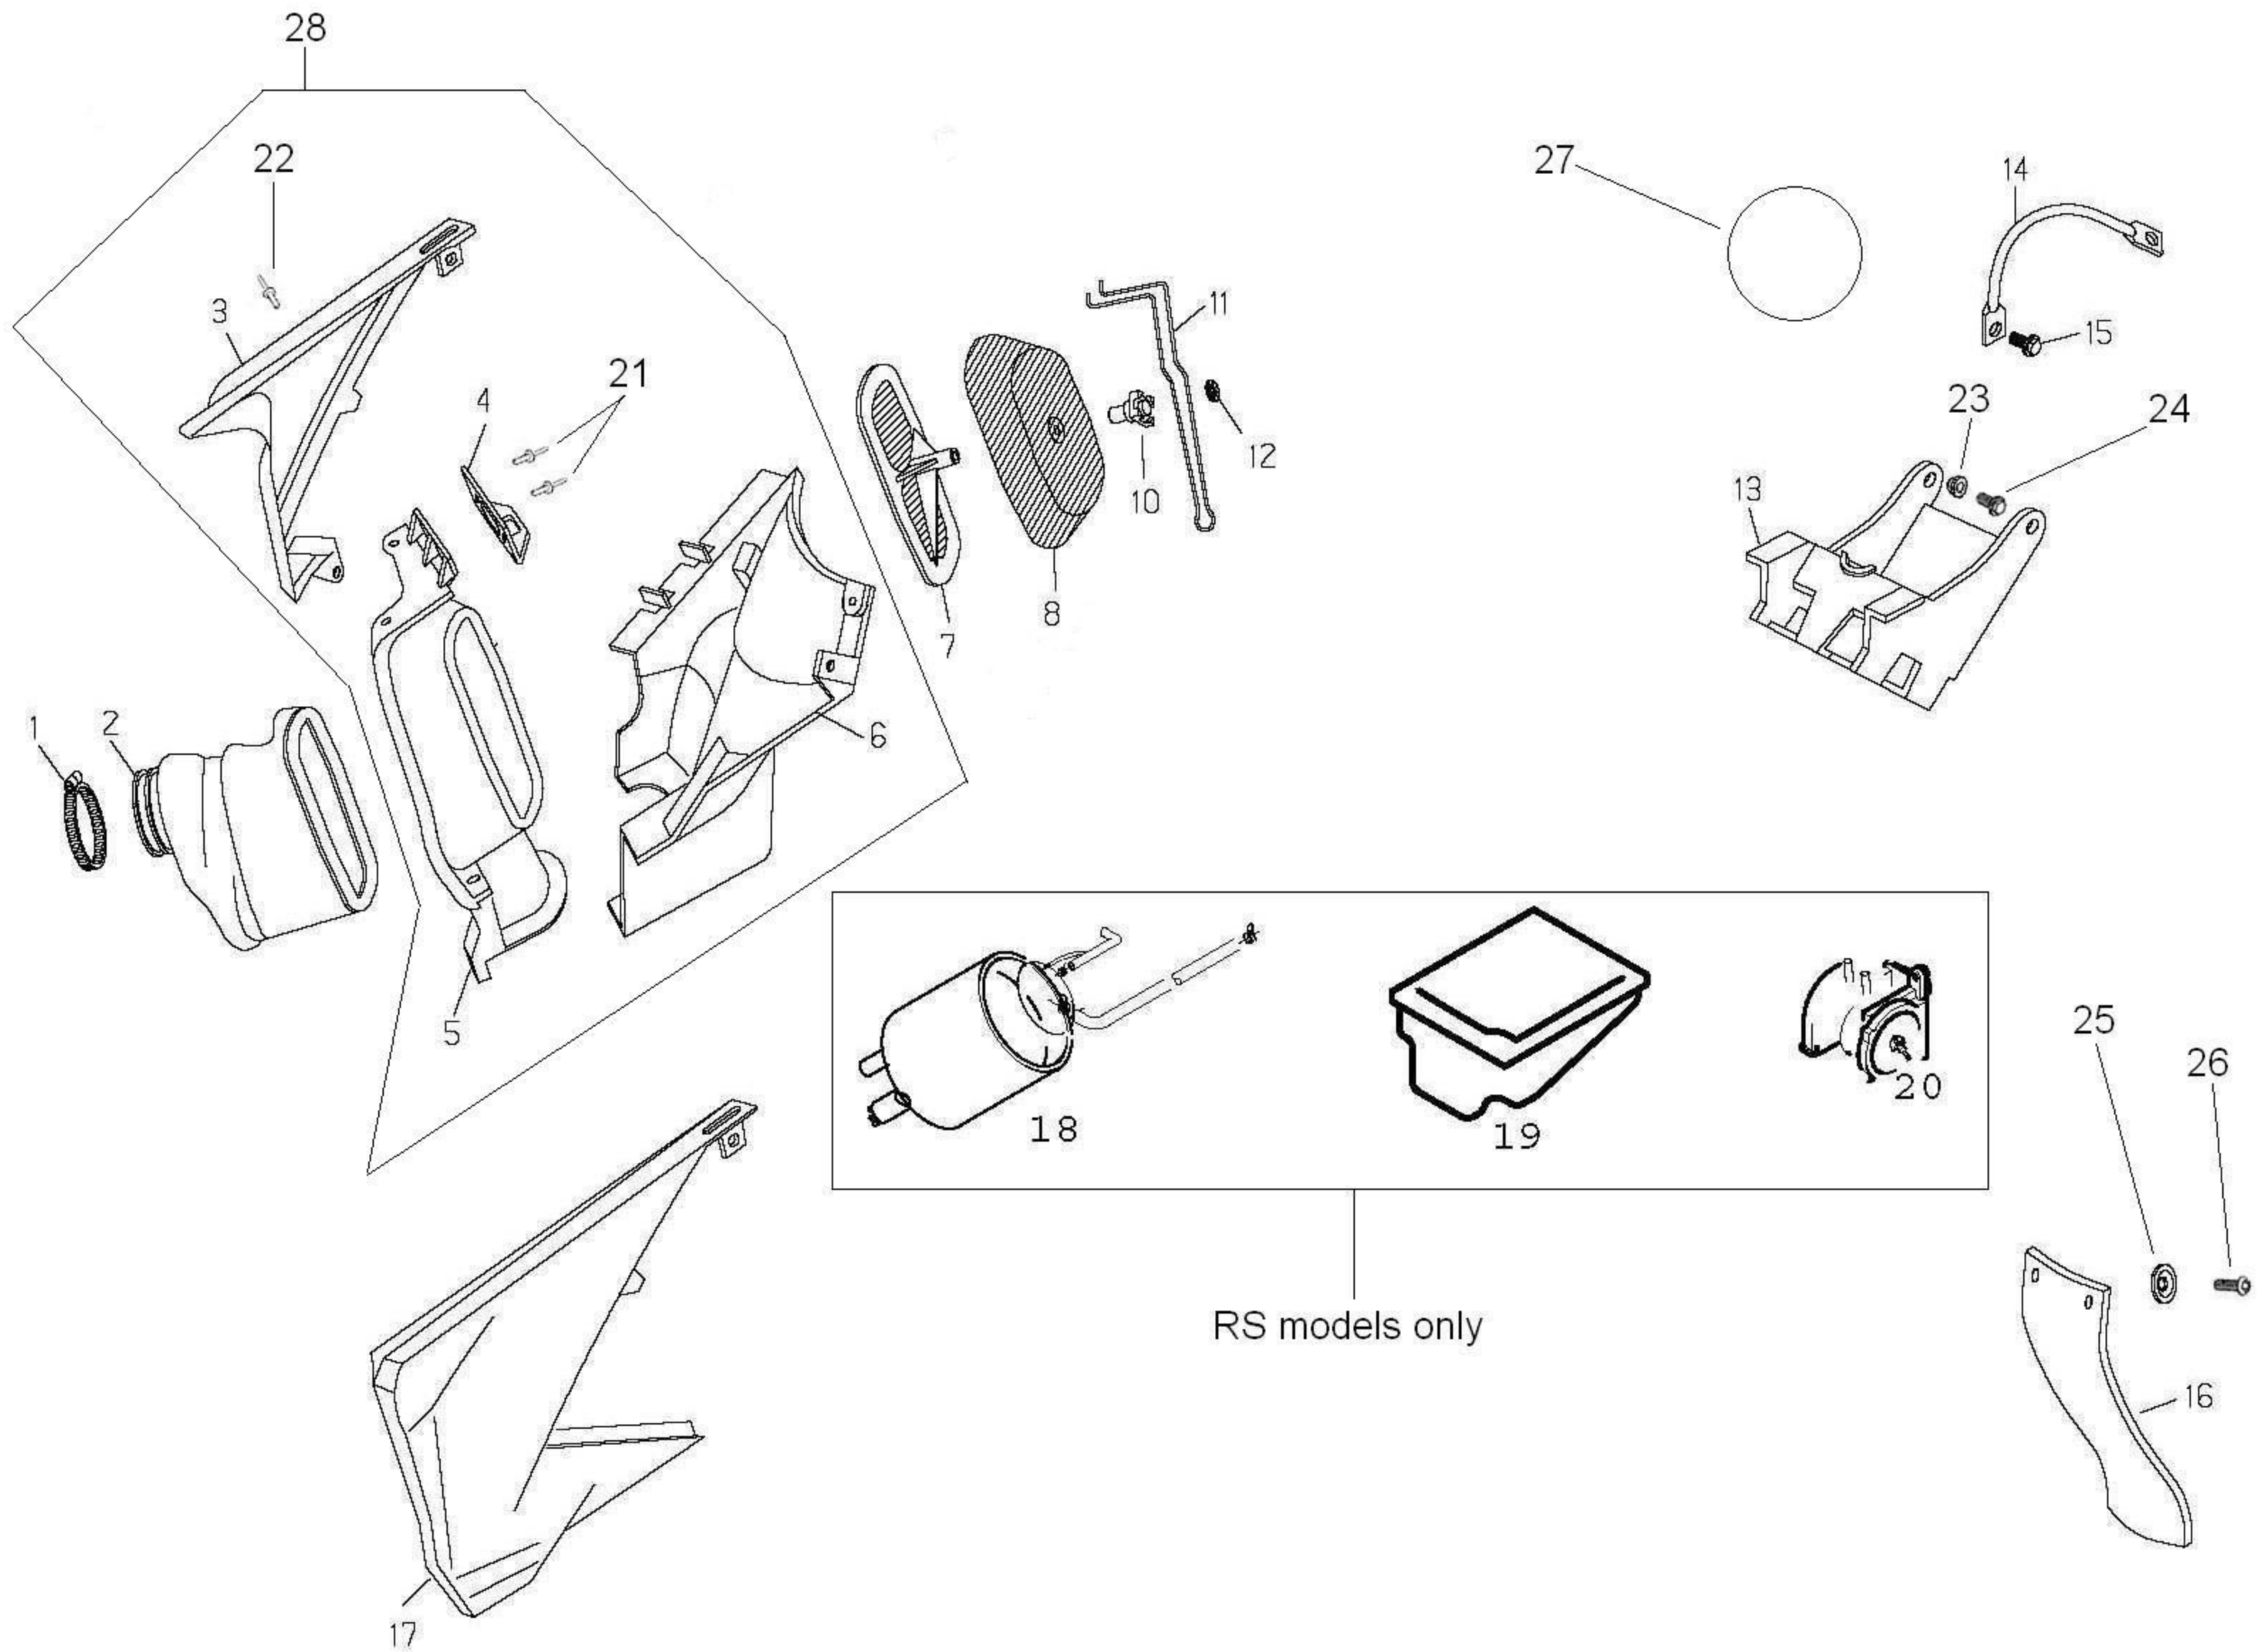

RS models only

Pos	Part Number	Description	RR/RS	Notes
1	15-14272-000	air boot clamp	1	
2	22-13651-000	rear air boot	1	
3	28-12753-159	filter box, right	1	
4	28-97021-000	air filter hold down bracket	1	
5	28-12751-159	filter box, front	1	
6	28-12752-159	filter box, rear	1	
7	16-11215-800	air filter cage	1	
8	15-25091-100	air filter	1	
10	25-57197-000	filter pin	1	
11	22-48817-000	air filter holder	1	
12	27-74800-000	holding washer	1	
13	28-11792-159	battery box	1	
14	18-01527-000	ground cable	1	
15	11-48025-000	bolt, 6x16	2	
16	25-24416-159	rear mud flap	1	
17	28-12754-159	filter box, left	1	
18	12-46510-000	carbon canister	1	RS models only, includes hoses
19	28-85650-000	catch tank	1	RS models only
20	31-02173-000	check valve	1	RS models only
21	27-33830-000	rivot, air box holder	2	
22	27-33802-000	rivot, filter box	11	
23	13-62000-000	spacer, battery box	2	
24	11-48025-000	bolt, batter box	2	
25	27-74786-000	washer, rear mud flap	2	
26	31-30030-000	screw, rear mud flap	2	
27	14-40040-000	oring, battery holder	1	
28	28-12755-859	airbox assembly	1	does not include air boot (item #2)