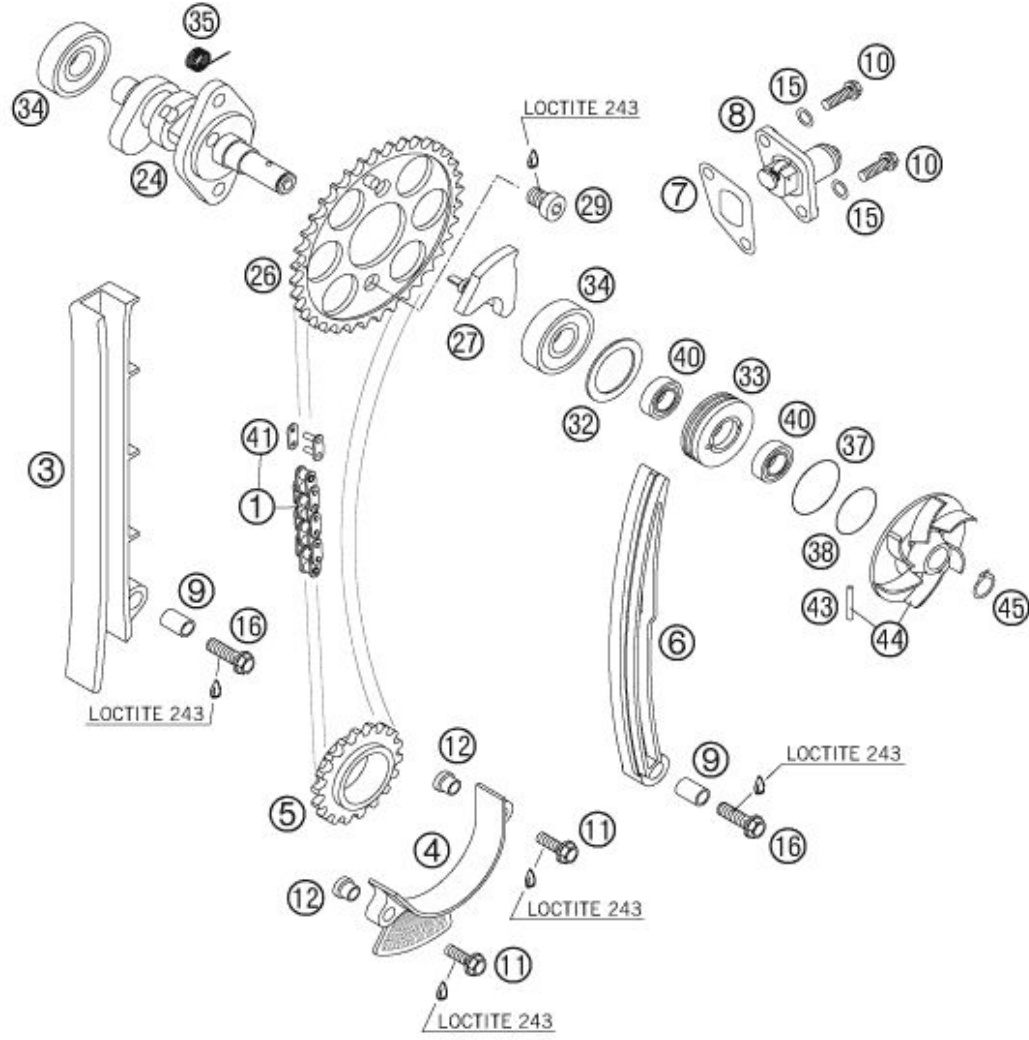

08-09 Beta RR/RS Models

Pos	Part Number	Description	Qty	Notes
1	36-25319-000	cam chain	1	includes master link
3	36-25311-000	cam chain guide	1	
4	36-25324-000	cam chain guide, lower	1	
5	36-25321-000	timing gear, 18t	1	
6	36-25313-000	cam chain guide	1	
7	36-25315-000	cam chain tensioner gasket	1	
8	36-25314-000	cam chain tensioner	1	
9	36-25312-000	bushing	2	
10	11-49070-000	bolt, 6x20	2	
11	36-25005-000	bolt, 5x16	2	
12	36-25325-000	spacer	2	
15	36-25034-000	crush washer	2	
16	11-50010-000	bolt, 6x25	2	
24	36-25383-000	camshaft	1	400
24	36-25317-000	camshaft	1	450, 525
26	36-25318-000	camshaft gear	1	
27	36-25322-000	auto decompression shaft	1	
29	36-25075-000	bolt, 8x10	2	
32	36-25347-000	shim washer	1	
33	36-25346-000	water pump seal holder	1	
34	36-25038-000	camshaft bearing	2	
35	36-25323-000	spring for auto decompression	1	
37	36-25057-000	oring	1	
38	36-25049-000	oring	1	
40	36-25043-000	water pump seal	2	
41	36-25320-000	cam chain master link	1	
43	36-25020-000	locating pin	1	
44	36-25310-000	water pump impeller	1	
45	36-25080-000	circlip	1